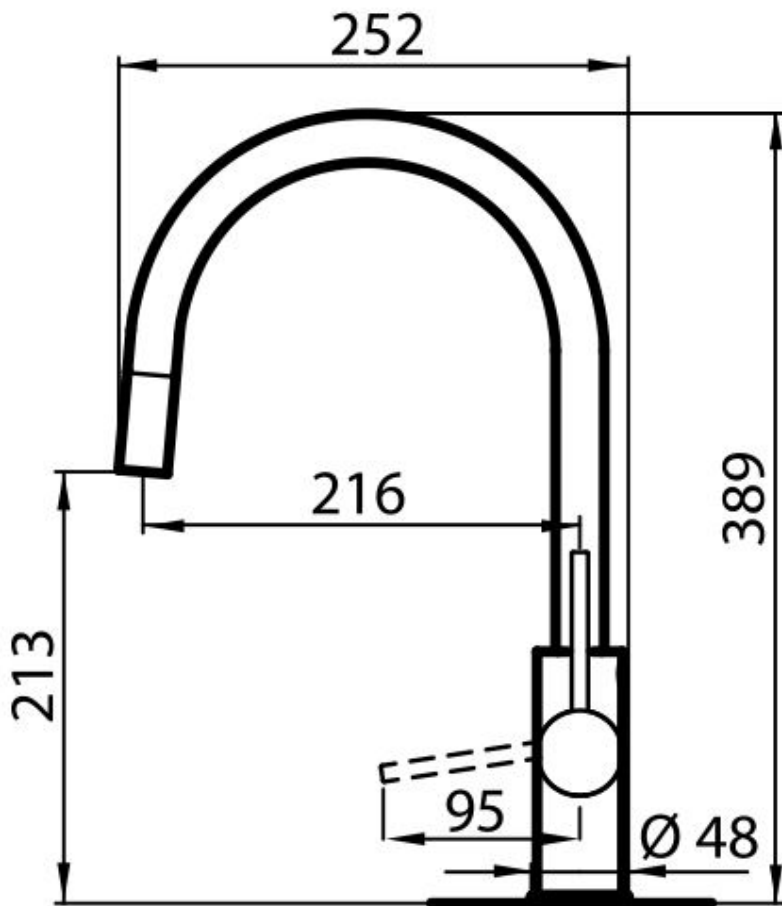

TECHNICAL DATA